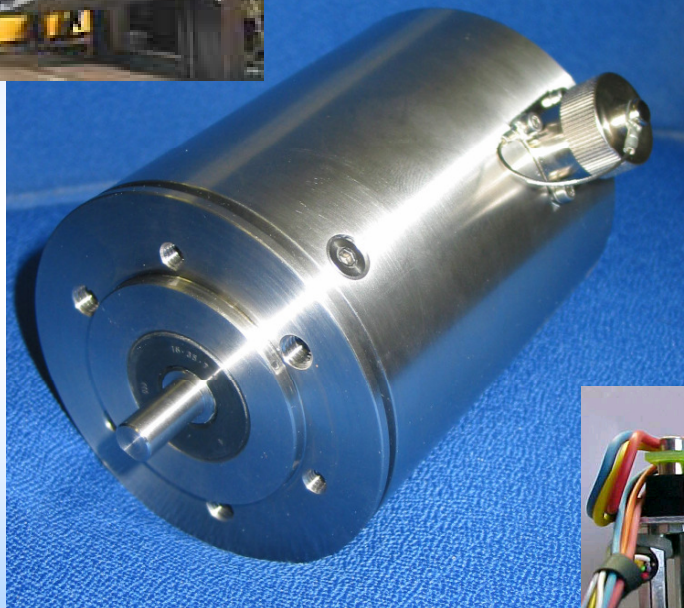

## MR200 Geared limit switch in Mining

**IP 68**

**Encoder + 4-20mA output**