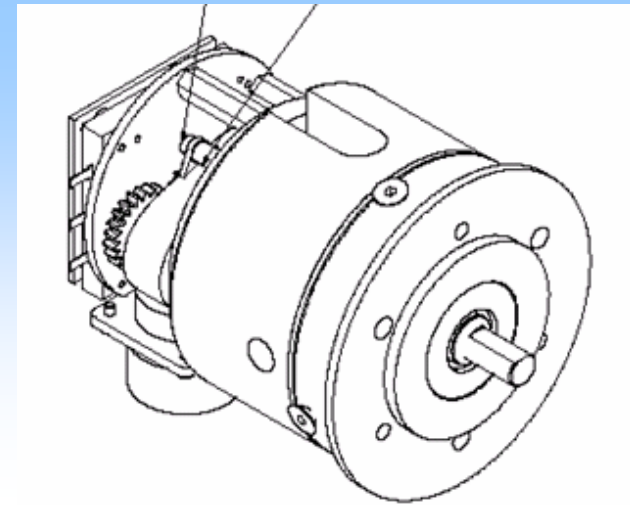

## MR200 Geared limit switch in Mining

**IP 68**

**Encoder + 4-20mA output**